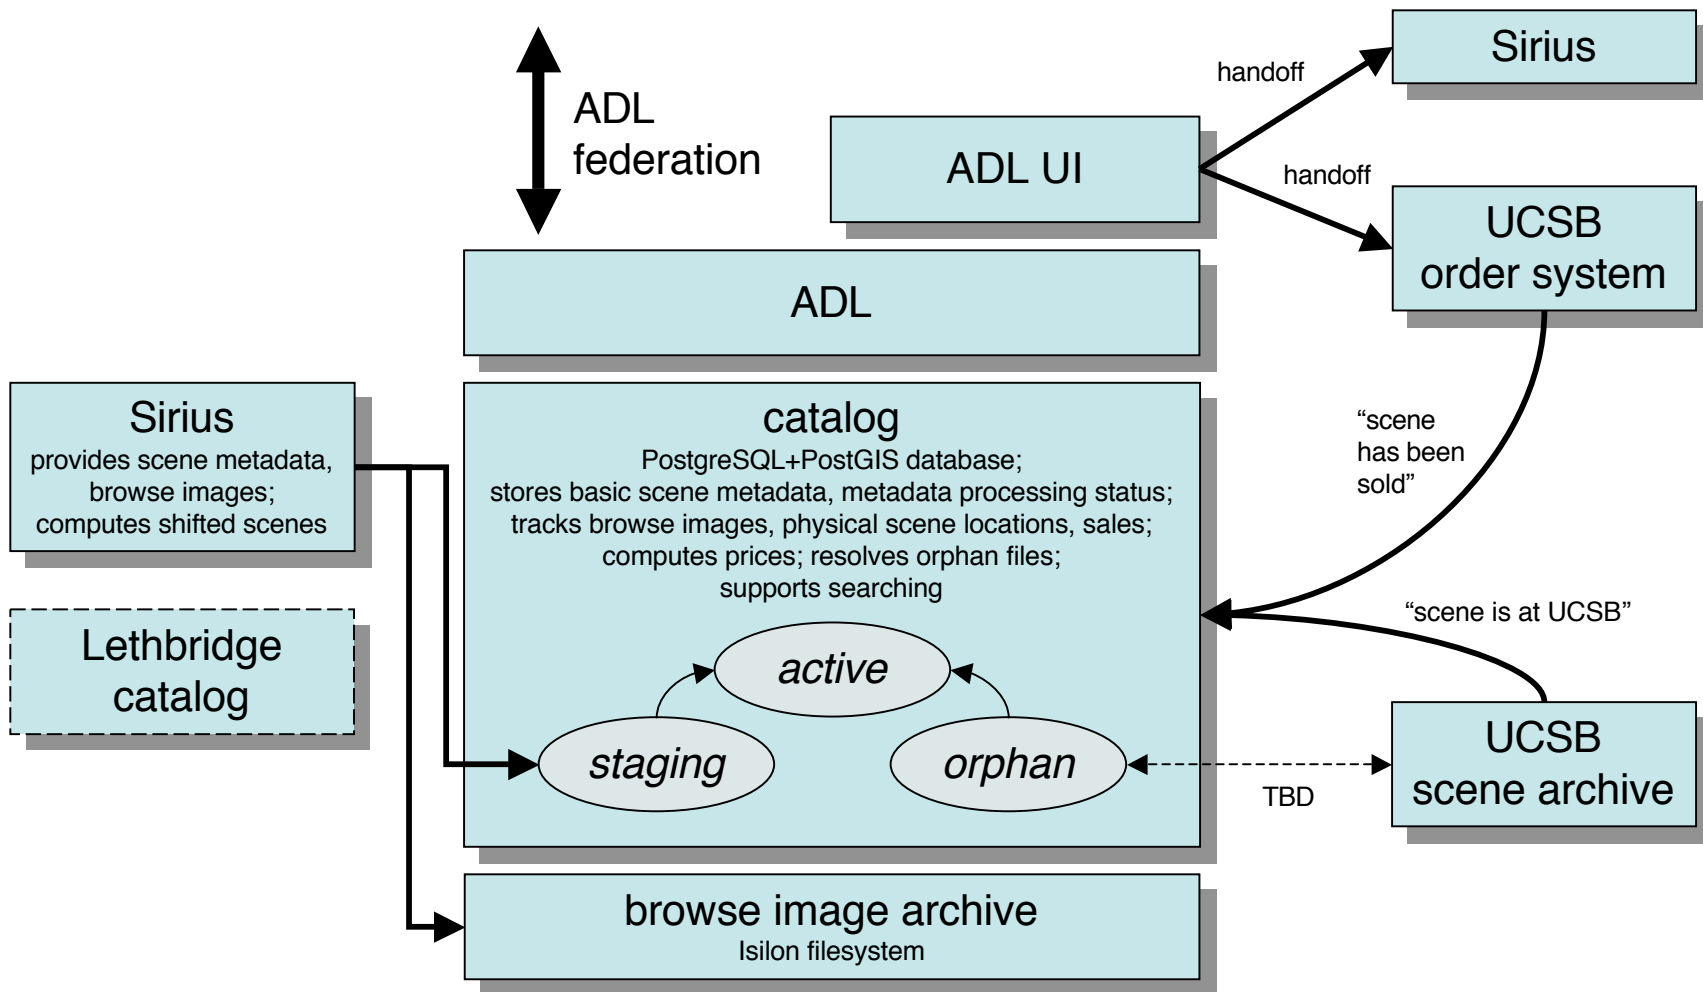

UCSB SPOT Catalog

Weekly processing schedule

| | Sun | Mon | Tue | Wed | Thu | Fri | Sat |
|----------|---------------------|-------------|---------------------|---------------------|---------------------|---------------------|--|
| midnight | vacuum | Sirius down | vacuum | vacuum | vacuum | vacuum | vacuum |
| 1am | ingest | | ingest | ingest | ingest | ingest | ingest |
| 2am | process, harvest | | process, harvest | process, harvest | process, harvest | process, harvest | process, harvest |
| 3am | | | | | | | |
| 4am | backup | | backup | backup | backup | backup | backup |
| 5am | | | | | | | full vacuum, analyze, reindex |
| 6am | | | | | | | |
| 7am | | | | | | | |
| 8am | | | | | | | |
| 9am | | | | | | | |
| 10am | | | | | | | collection, browse archive statistics |
| 11am | | | | | | | |